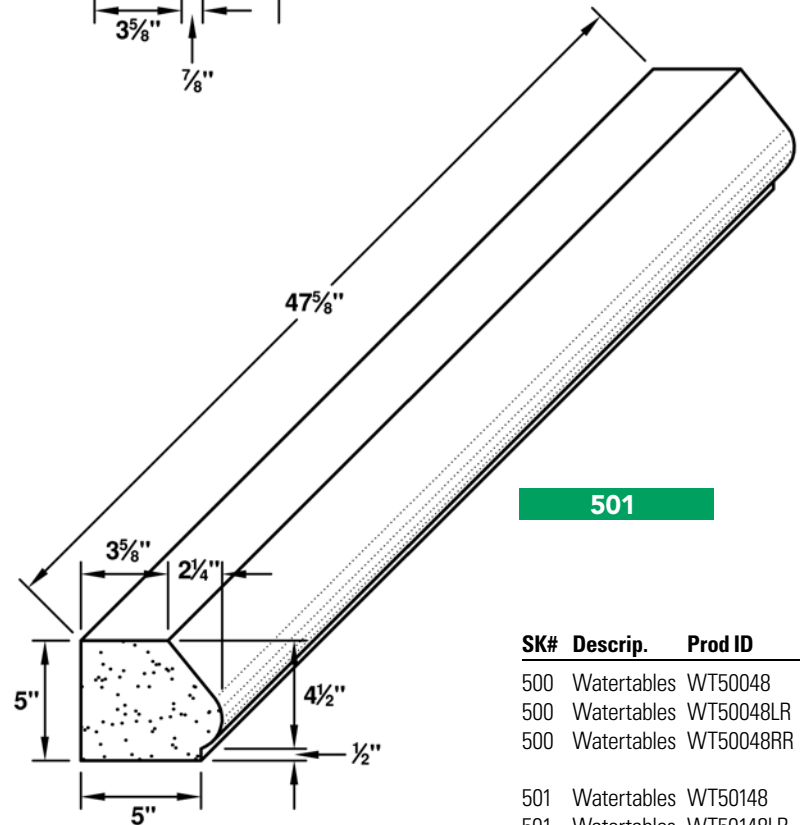

LR = Left Return RR = Right Return DR = Double Return

SK#	Descrip.	Prod ID	Color	Height	Depth	Length
100	Watertables	WT10048	Full Color Blend or Silver Buff	3.63	4.50	47.63
100	Watertables	WT10048LR	Full Color Blend or Silver Buff	3.63	4.50	47.63
100	Watertables	WT10048RR	Full Color Blend or Silver Buff	3.63	4.50	47.63
200	Watertables	WT20048	Full Color Blend or Silver Buff	5.00	6.38	47.63
200	Watertables	WT20048LR	Full Color Blend or Silver Buff	5.00	4.38	47.63
200	Watertables	WT20048RR	Full Color Blend or Silver Buff	5.00	4.38	47.63

LR = Left Return RR = Right Return DR = Double Return

HEADERS

WATERTABLES

BANDS

PIER CAP

WALL CAP

SILLS

300

400

SK#	Descrip.	Prod ID	Color	Height	Depth	Length
300	Watertables	WT30048	Full Color Blend or Silver Buff	7.63	7.38	47.63
300	Watertables	WT30048LR	Full Color Blend or Silver Buff	7.63	7.38	47.63
300	Watertables	WT30048RR	Full Color Blend or Silver Buff	7.63	7.38	47.63
400	Watertables	WT40048	Full Color Blend or Silver Buff	7.63	8.34	47.63
400	Watertables	WT40048LR	Full Color Blend or Silver Buff	7.63	8.34	47.63
400	Watertables	WT40048RR	Full Color Blend or Silver Buff	7.63	8.34	47.63

LR = Left Return RR = Right Return DR = Double Return

500

501

SK#	Descrip.	Prod ID	Color	Height	Depth	Length
500	Watertables	WT50048	Full Color Blend or Silver Buff	3.63	4.50	47.63
500	Watertables	WT50048LR	Full Color Blend or Silver Buff	3.63	4.50	47.63
500	Watertables	WT50048RR	Full Color Blend or Silver Buff	3.63	4.50	47.63
501	Watertables	WT50148	Full Color Blend or Silver Buff	5.00	5.88	47.63
501	Watertables	WT50148LR	Full Color Blend or Silver Buff	5.00	5.88	47.63
501	Watertables	WT50148RR	Full Color Blend or Silver Buff	5.00	5.88	47.63