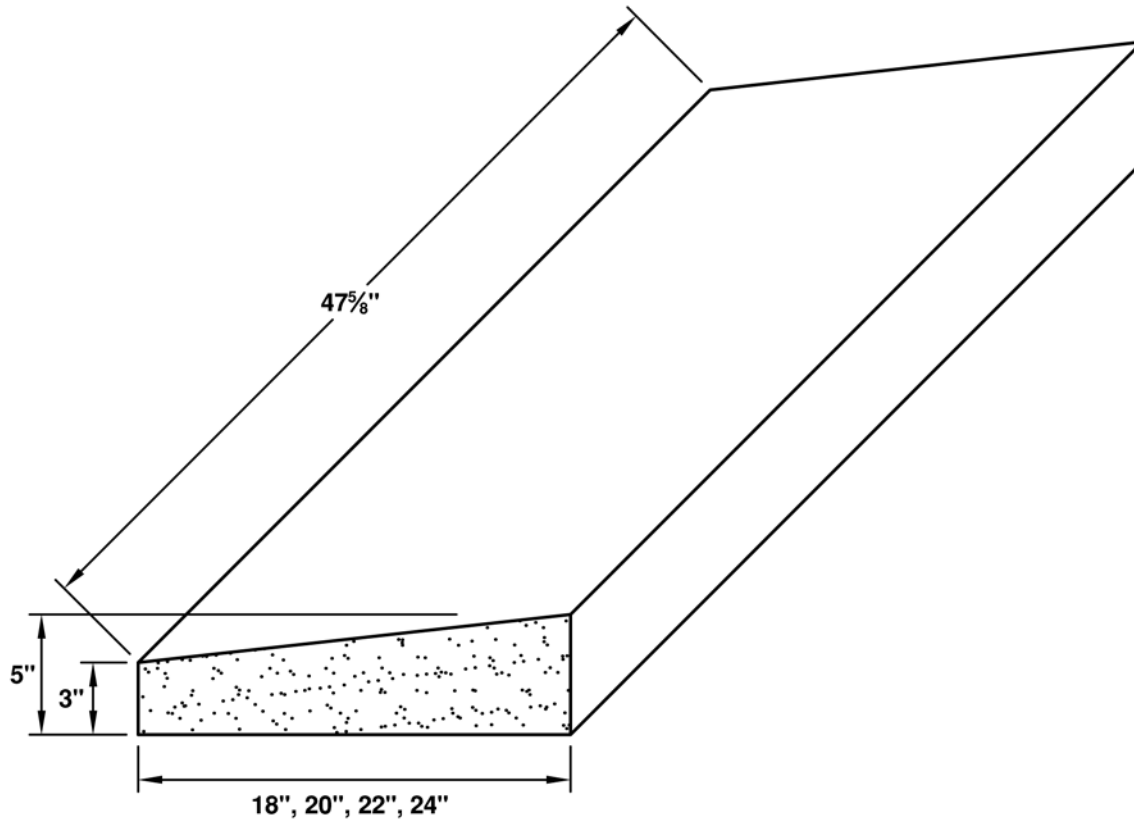

LR = Left Return RR = Right Return DR = Double Return

HEADERS

WATERTABLES

BANDS

PIER CAP

WALL CAP

SILLS

201