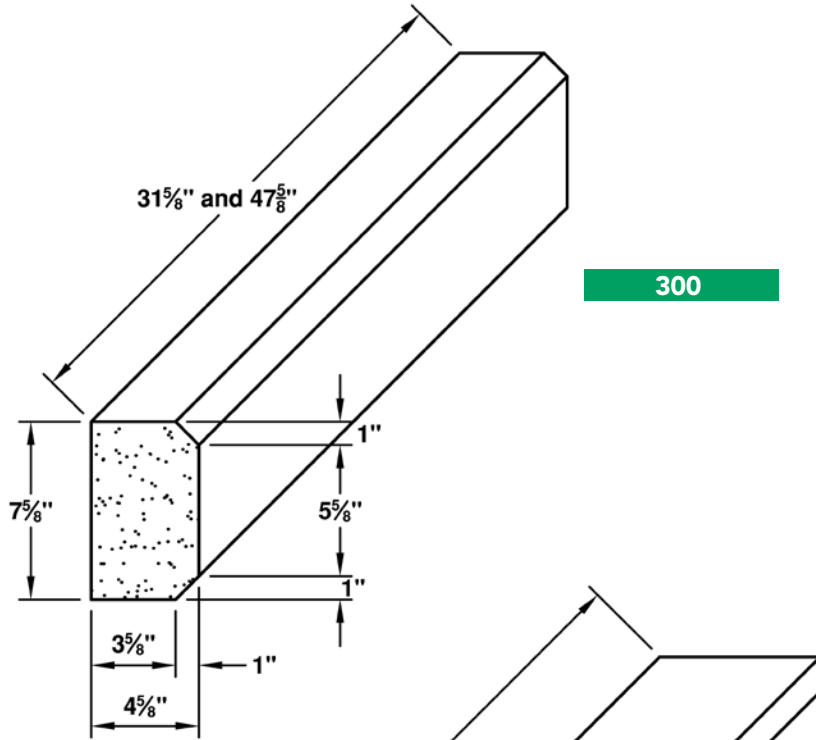

HEADERS

WATERTABLES

BANDS

PIER CAP

WALL CAP

SILLS

300