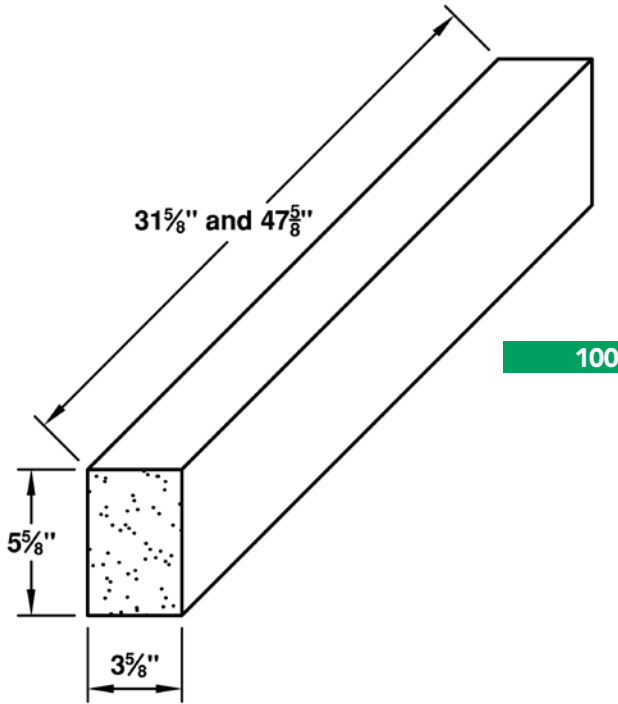

For more information and to order, call **(800) 457-4026** or visit **IndianaLimestoneCompany.com**

100

200

SK#	Descrip.	Prod ID	Color	Height	Depth	Length
100	Headers	HD10032	Full Color Blend or Silver Buff	5.63	3.63	31.63
100	Headers	HD10032LR	Full Color Blend or Silver Buff	5.63	3.63	31.63
100	Headers	HD10032RR	Full Color Blend or Silver Buff	5.63	3.63	31.63
100	Headers	HD10048	Full Color Blend or Silver Buff	5.63	3.63	47.63
100	Headers	HD10048LR	Full Color Blend or Silver Buff	5.63	3.63	47.63
100	Headers	HD10048RR	Full Color Blend or Silver Buff	5.63	3.63	47.63
200	Headers	HD20032	Full Color Blend or Silver Buff	5.63	4.63	31.63
200	Headers	HD20032LR	Full Color Blend or Silver Buff	5.63	4.63	31.63
200	Headers	HD20032RR	Full Color Blend or Silver Buff	5.63	4.63	31.63
200	Headers	HD20048	Full Color Blend or Silver Buff	5.63	4.63	47.63
200	Headers	HD20048LR	Full Color Blend or Silver Buff	5.63	4.63	47.63
200	Headers	HD20048RR	Full Color Blend or Silver Buff	5.63	4.63	47.63