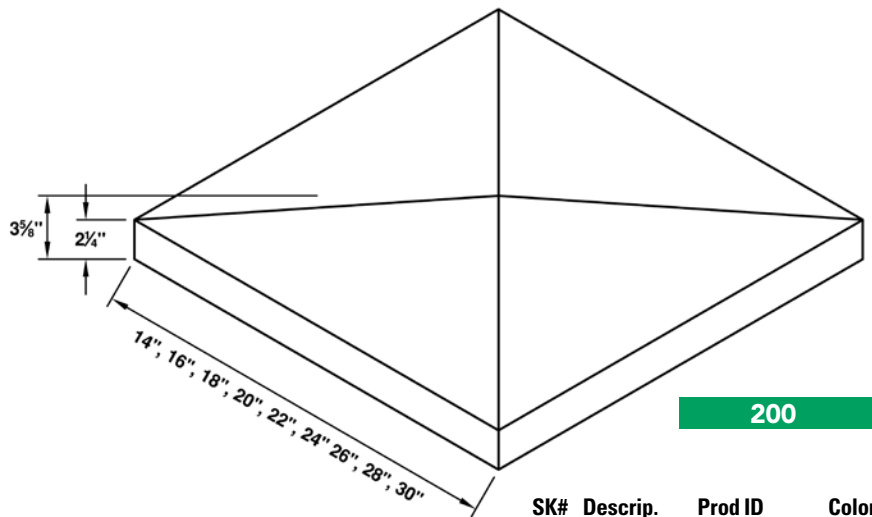

LR = Left Return RR = Right Return DR = Double Return

HEADERS

WATERTABLES

BANDS

PIER CAP

WALL CAP

SILLS

100