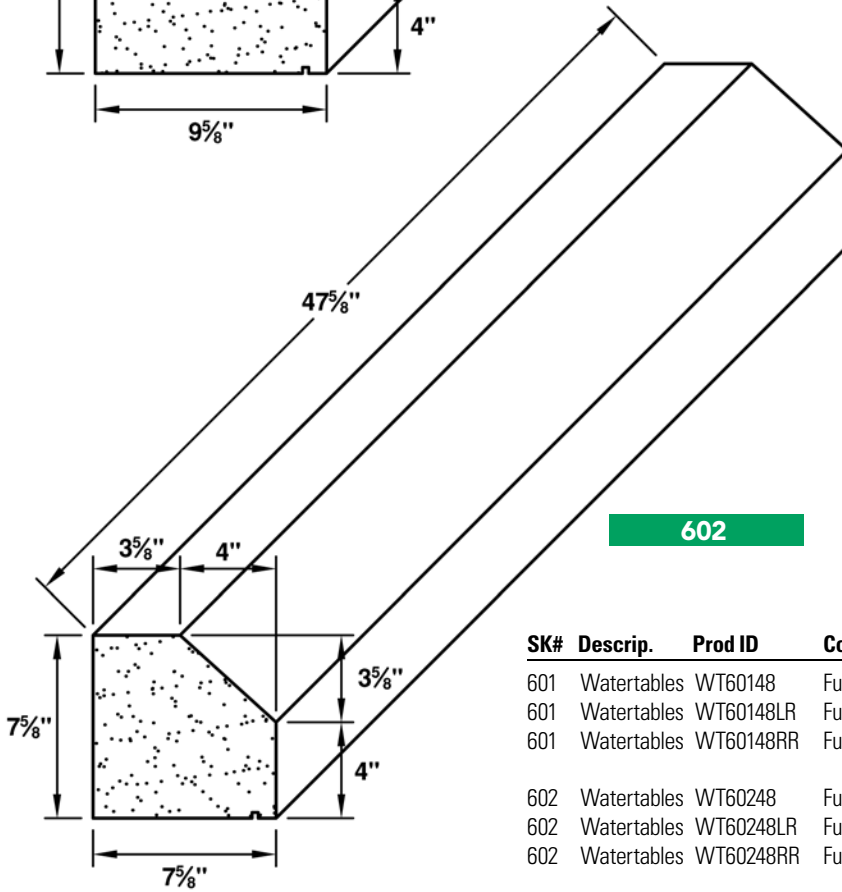

LR = Left Return RR = Right Return DR = Double Return

500

501

SK#	Descrip.	Prod ID	Color	Height	Depth	Length
500	Watertables	WT50048	Full Color Blend or Silver Buff	3.63	4.50	47.63
500	Watertables	WT50048LR	Full Color Blend or Silver Buff	3.63	4.50	47.63
500	Watertables	WT50048RR	Full Color Blend or Silver Buff	3.63	4.50	47.63
501	Watertables	WT50148	Full Color Blend or Silver Buff	5.00	5.88	47.63
501	Watertables	WT50148LR	Full Color Blend or Silver Buff	5.00	5.88	47.63
501	Watertables	WT50148RR	Full Color Blend or Silver Buff	5.00	5.88	47.63

LR = Left Return RR = Right Return DR = Double Return

HEADERS

WATERTABLES

BANDS

PIER CAP

WALL CAP

SILLS

502

600

SK#	Descrip.	Prod ID	Color	Height	Depth	Length
502	Watertables	WT50248	Full Color Blend or Silver Buff	5.00	9.00	47.63
502	Watertables	WT50248LR	Full Color Blend or Silver Buff	5.00	9.00	47.63
502	Watertables	WT50248RR	Full Color Blend or Silver Buff	5.00	9.00	47.63
600	Watertables	WT60048	Full Color Blend or Silver Buff	5.00	9.63	47.63
600	Watertables	WT60048LR	Full Color Blend or Silver Buff	5.00	9.63	47.63
600	Watertables	WT60048RR	Full Color Blend or Silver Buff	5.00	9.63	47.63

LR = Left Return RR = Right Return DR = Double Return

601

602

SK#	Descrip.	Prod ID	Color	Height	Depth	Length
601	Watertables	WT60148	Full Color Blend or Silver Buff	7.63	9.63	47.63
601	Watertables	WT60148LR	Full Color Blend or Silver Buff	7.63	9.63	47.63
601	Watertables	WT60148RR	Full Color Blend or Silver Buff	7.63	9.63	47.63
602	Watertables	WT60248	Full Color Blend or Silver Buff	7.63	7.63	47.63
602	Watertables	WT60248LR	Full Color Blend or Silver Buff	7.63	7.63	47.63
602	Watertables	WT60248RR	Full Color Blend or Silver Buff	7.63	7.63	47.63