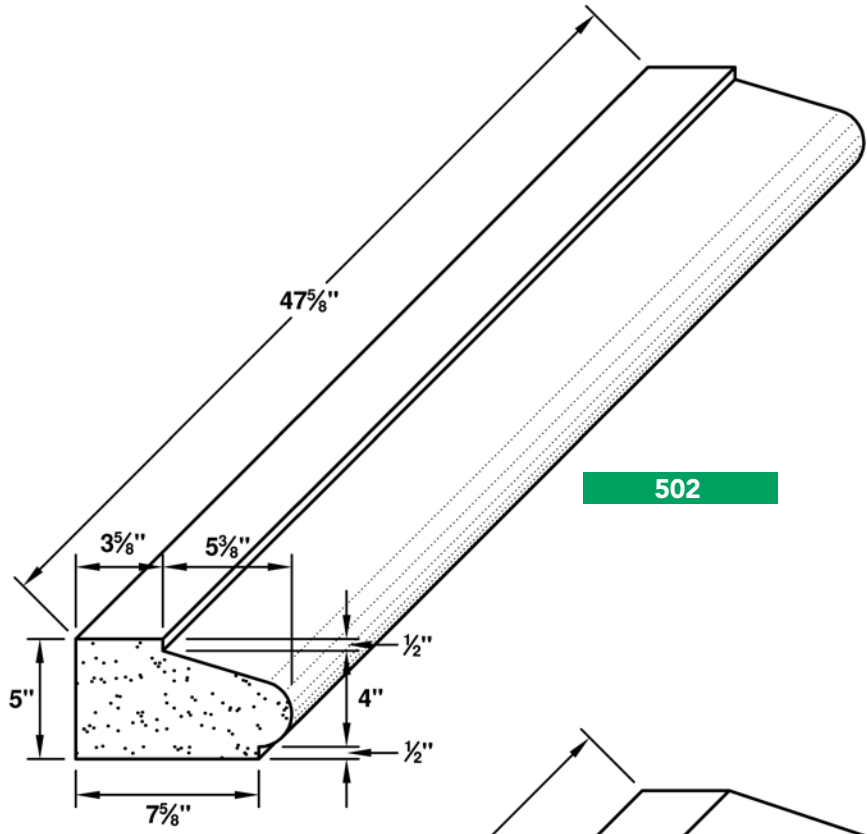

LR = Left Return RR = Right Return DR = Double Return

500

501

SK#	Descrip.	Prod ID	Color	Height	Depth	Length
500	Watertables	WT50048	Full Color Blend or Silver Buff	3.63	4.50	47.63
500	Watertables	WT50048LR	Full Color Blend or Silver Buff	3.63	4.50	47.63
500	Watertables	WT50048RR	Full Color Blend or Silver Buff	3.63	4.50	47.63
501	Watertables	WT50148	Full Color Blend or Silver Buff	5.00	5.88	47.63
501	Watertables	WT50148LR	Full Color Blend or Silver Buff	5.00	5.88	47.63
501	Watertables	WT50148RR	Full Color Blend or Silver Buff	5.00	5.88	47.63

LR = Left Return RR = Right Return DR = Double Return

HEADERS

WATERTABLES

BANDS

PIER CAP

WALL CAP

SILLS

502

600

SK#	Descrip.	Prod ID	Color	Height	Depth	Length
502	Watertables	WT50248	Full Color Blend or Silver Buff	5.00	9.00	47.63
502	Watertables	WT50248LR	Full Color Blend or Silver Buff	5.00	9.00	47.63
502	Watertables	WT50248RR	Full Color Blend or Silver Buff	5.00	9.00	47.63
600	Watertables	WT60048	Full Color Blend or Silver Buff	5.00	9.63	47.63
600	Watertables	WT60048LR	Full Color Blend or Silver Buff	5.00	9.63	47.63
600	Watertables	WT60048RR	Full Color Blend or Silver Buff	5.00	9.63	47.63