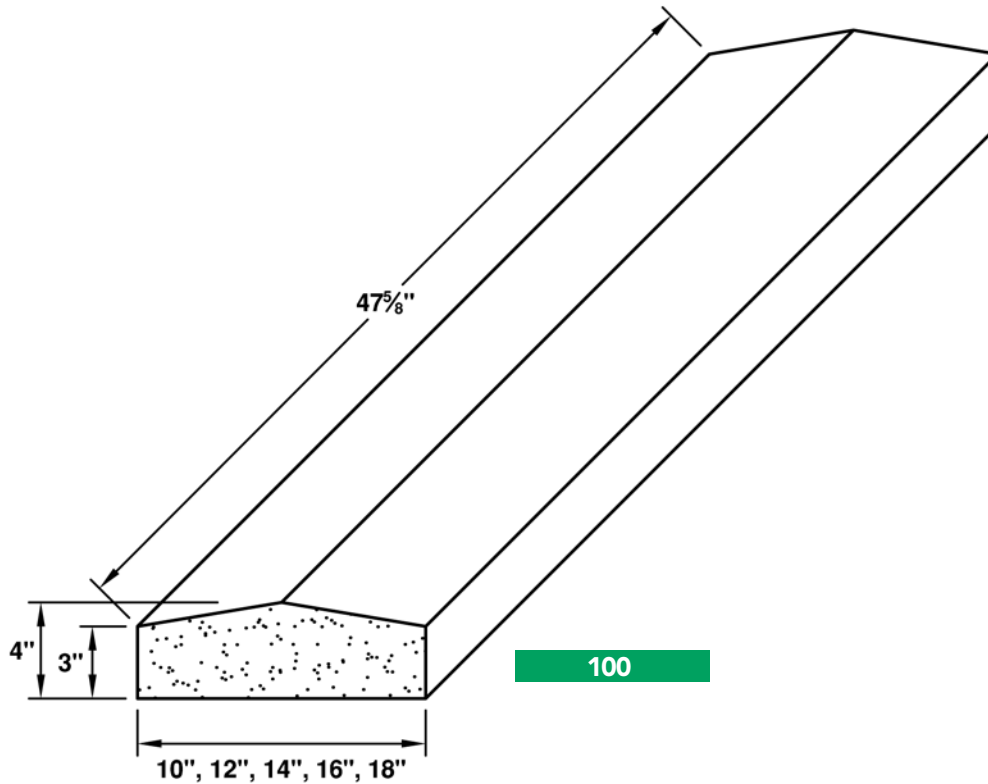

SK#	Descrip.	Prod ID	Color	Height	Depth	Length
100	Wall Cap	WC1001048	Full Color Blend or Silver Buff	4.00	10.00	47.63
100	Wall Cap	WC1001048DR	Full Color Blend or Silver Buff	4.00	10.00	47.63
100	Wall Cap	WC1001048LR	Full Color Blend or Silver Buff	4.00	10.00	47.63
100	Wall Cap	WC1001048RR	Full Color Blend or Silver Buff	4.00	10.00	47.63
100	Wall Cap	WC1001248	Full Color Blend or Silver Buff	4.00	12.00	47.63
100	Wall Cap	WC1001248DR	Full Color Blend or Silver Buff	4.00	12.00	47.63
100	Wall Cap	WC1001248LR	Full Color Blend or Silver Buff	4.00	12.00	47.63
100	Wall Cap	WC1001248RR	Full Color Blend or Silver Buff	4.00	12.00	47.63
100	Wall Cap	WC1001448	Full Color Blend or Silver Buff	4.00	14.00	47.63
100	Wall Cap	WC1001448DR	Full Color Blend or Silver Buff	4.00	14.00	47.63
100	Wall Cap	WC1001448LR	Full Color Blend or Silver Buff	4.00	14.00	47.63
100	Wall Cap	WC1001448RR	Full Color Blend or Silver Buff	4.00	14.00	47.63
100	Wall Cap	WC1001648	Full Color Blend or Silver Buff	4.00	16.00	47.63
100	Wall Cap	WC1001648DR	Full Color Blend or Silver Buff	4.00	16.00	47.63
100	Wall Cap	WC1001648LR	Full Color Blend or Silver Buff	4.00	16.00	47.63
100	Wall Cap	WC1001648RR	Full Color Blend or Silver Buff	4.00	16.00	47.63
100	Wall Cap	WC1001848	Full Color Blend or Silver Buff	4.00	18.00	47.63
100	Wall Cap	WC1001848DR	Full Color Blend or Silver Buff	4.00	18.00	47.63
100	Wall Cap	WC1001848LR	Full Color Blend or Silver Buff	4.00	18.00	47.63
100	Wall Cap	WC1001848RR	Full Color Blend or Silver Buff	4.00	18.00	47.63

LR = Left Return RR = Right Return DR = Double Return