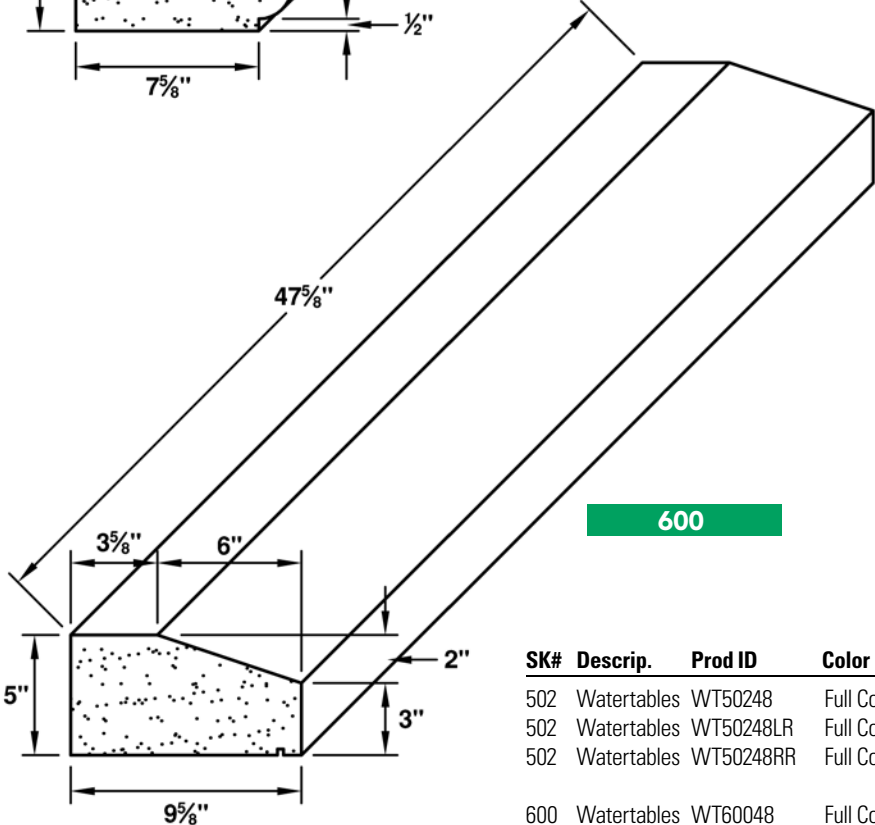

LR = Left Return RR = Right Return DR = Double Return

500

501

SK#	Descrip.	Prod ID	Color	Height	Depth	Length
500	Watertables	WT50048	Full Color Blend or Silver Buff	3.63	4.50	47.63
500	Watertables	WT50048LR	Full Color Blend or Silver Buff	3.63	4.50	47.63
500	Watertables	WT50048RR	Full Color Blend or Silver Buff	3.63	4.50	47.63
501	Watertables	WT50148	Full Color Blend or Silver Buff	5.00	5.88	47.63
501	Watertables	WT50148LR	Full Color Blend or Silver Buff	5.00	5.88	47.63
501	Watertables	WT50148RR	Full Color Blend or Silver Buff	5.00	5.88	47.63

LR = Left Return RR = Right Return DR = Double Return

HEADERS

WATERTABLES

BANDS

PIER CAP

WALL CAP

SILLS

502

600

SK#	Descrip.	Prod ID	Color	Height	Depth	Length
502	Watertables	WT50248	Full Color Blend or Silver Buff	5.00	9.00	47.63
502	Watertables	WT50248LR	Full Color Blend or Silver Buff	5.00	9.00	47.63
502	Watertables	WT50248RR	Full Color Blend or Silver Buff	5.00	9.00	47.63
600	Watertables	WT60048	Full Color Blend or Silver Buff	5.00	9.63	47.63
600	Watertables	WT60048LR	Full Color Blend or Silver Buff	5.00	9.63	47.63
600	Watertables	WT60048RR	Full Color Blend or Silver Buff	5.00	9.63	47.63