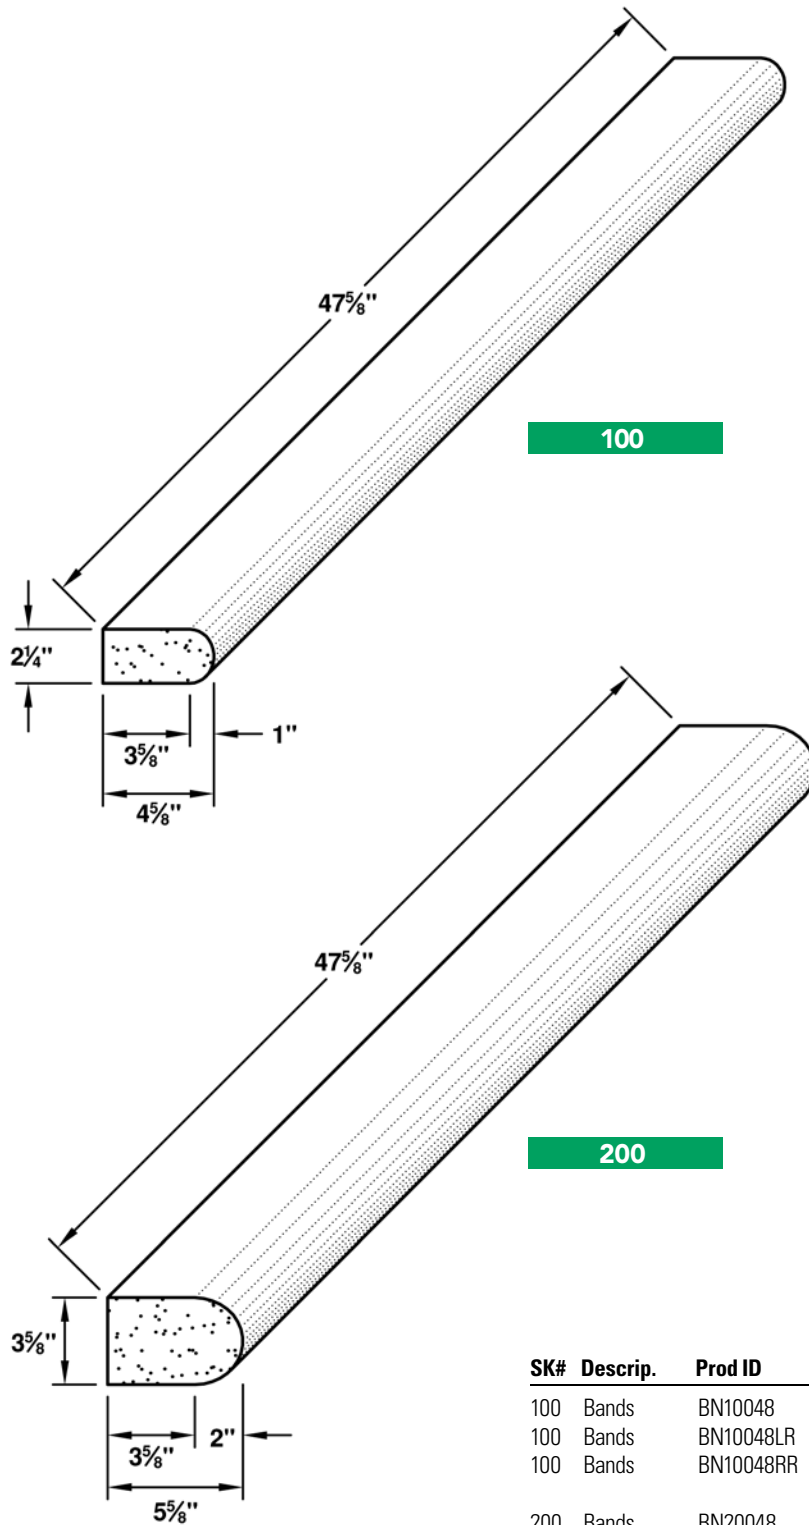

LR = Left Return RR = Right Return DR = Double Return

HEADERS

WATERTABLES

BANDS

PIER CAP

WALL CAP

SILLS

100