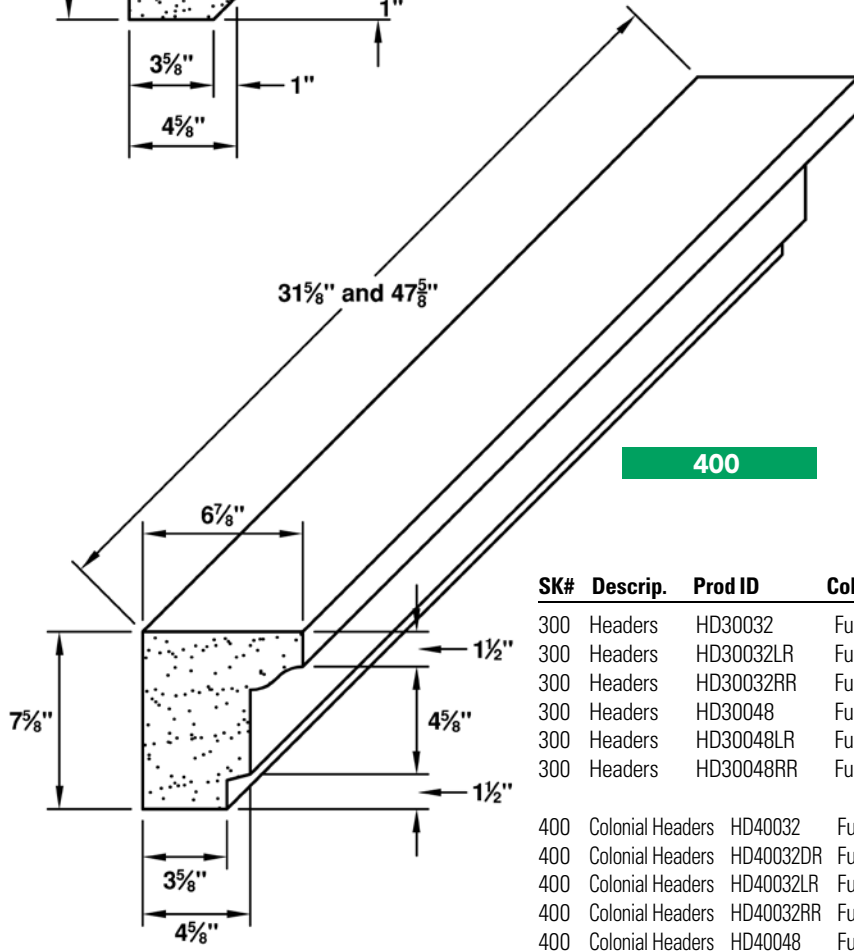

HEADERS

WATERTABLES

BANDS

PIER CAP

WALL CAP

SILLS

300

400