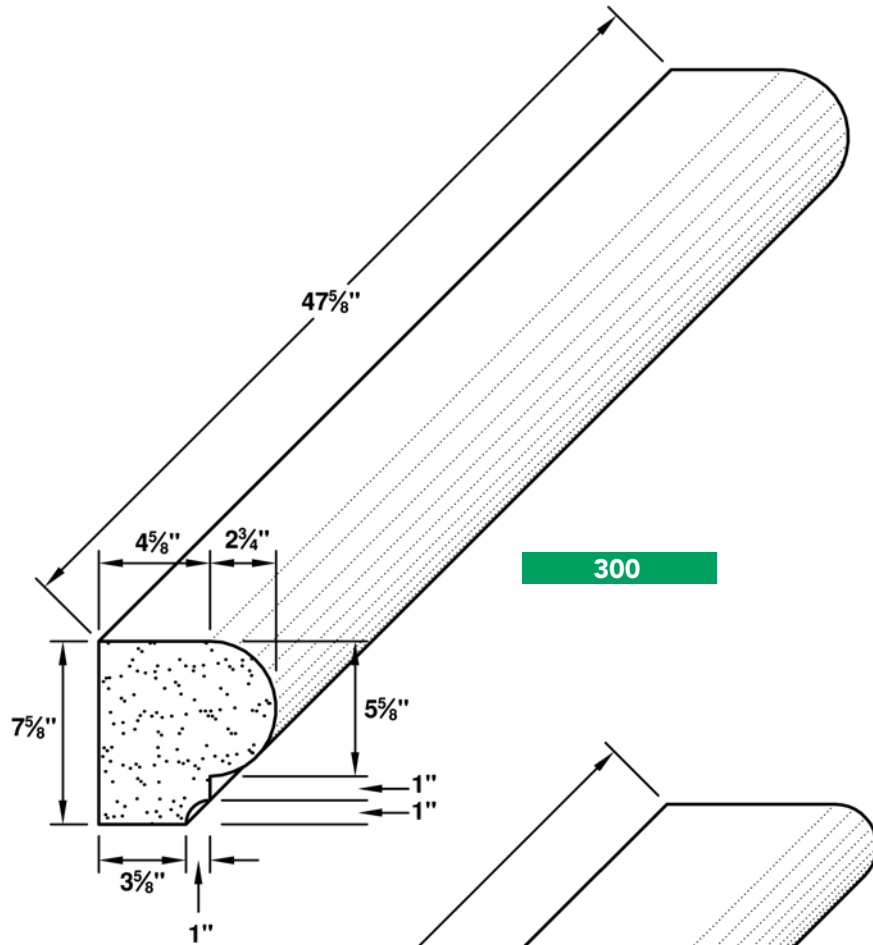

LR = Left Return RR = Right Return DR = Double Return

SK#	Descrip.	Prod ID	Color	Height	Depth	Length
100	Watertables	WT10048	Full Color Blend or Silver Buff	3.63	4.50	47.63
100	Watertables	WT10048LR	Full Color Blend or Silver Buff	3.63	4.50	47.63
100	Watertables	WT10048RR	Full Color Blend or Silver Buff	3.63	4.50	47.63
200	Watertables	WT20048	Full Color Blend or Silver Buff	5.00	6.38	47.63
200	Watertables	WT20048LR	Full Color Blend or Silver Buff	5.00	4.38	47.63
200	Watertables	WT20048RR	Full Color Blend or Silver Buff	5.00	4.38	47.63

LR = Left Return RR = Right Return DR = Double Return

HEADERS

WATERTABLES

BANDS

PIER CAP

WALL CAP

SILLS

300

400

SK#	Descrip.	Prod ID	Color	Height	Depth	Length
300	Watertables	WT30048	Full Color Blend or Silver Buff	7.63	7.38	47.63
300	Watertables	WT30048LR	Full Color Blend or Silver Buff	7.63	7.38	47.63
300	Watertables	WT30048RR	Full Color Blend or Silver Buff	7.63	7.38	47.63
400	Watertables	WT40048	Full Color Blend or Silver Buff	7.63	8.34	47.63
400	Watertables	WT40048LR	Full Color Blend or Silver Buff	7.63	8.34	47.63
400	Watertables	WT40048RR	Full Color Blend or Silver Buff	7.63	8.34	47.63