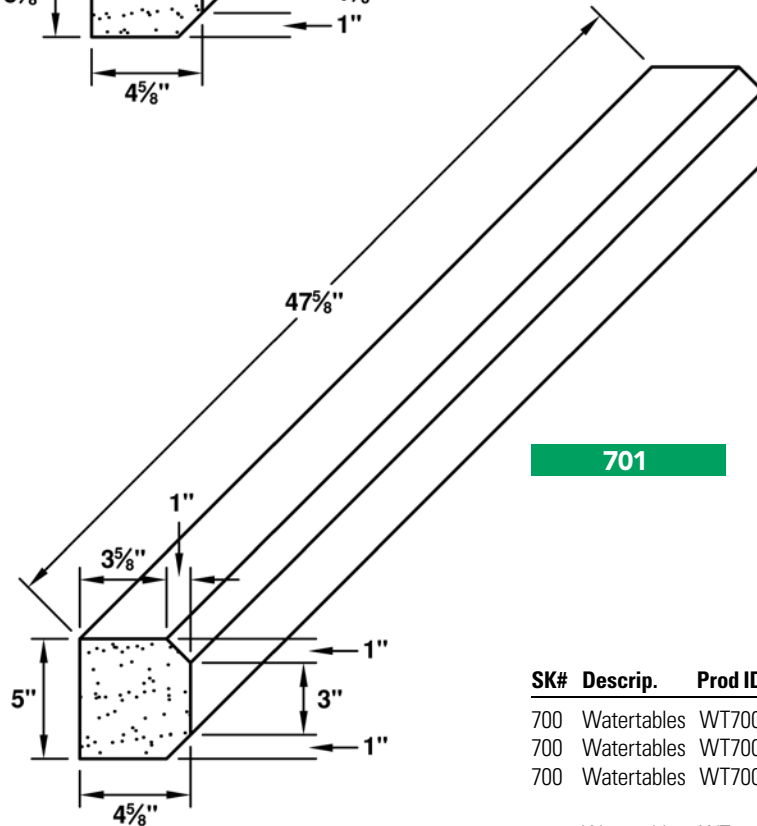

LR = Left Return RR = Right Return DR = Double Return

601

602

SK#	Descrip.	Prod ID	Color	Height	Depth	Length
601	Watertables	WT60148	Full Color Blend or Silver Buff	7.63	9.63	47.63
601	Watertables	WT60148LR	Full Color Blend or Silver Buff	7.63	9.63	47.63
601	Watertables	WT60148RR	Full Color Blend or Silver Buff	7.63	9.63	47.63
602	Watertables	WT60248	Full Color Blend or Silver Buff	7.63	7.63	47.63
602	Watertables	WT60248LR	Full Color Blend or Silver Buff	7.63	7.63	47.63
602	Watertables	WT60248RR	Full Color Blend or Silver Buff	7.63	7.63	47.63

LR = Left Return RR = Right Return DR = Double Return

HEADERS

WATERTABLES

BANDS

PIER CAP

WALL CAP

SILLS

SK#	Descrip.	Prod ID	Color	Height	Depth	Length
700	Watertables	WT70048	Full Color Blend or Silver Buff	3.63	4.63	47.63
700	Watertables	WT70048LR	Full Color Blend or Silver Buff	3.63	4.63	47.63
700	Watertables	WT70048RR	Full Color Blend or Silver Buff	3.63	4.63	47.63
701	Watertables	WT70148	Full Color Blend or Silver Buff	5.00	4.63	47.63
701	Watertables	WT70148LR	Full Color Blend or Silver Buff	5.00	4.63	47.63
701	Watertables	WT70148RR	Full Color Blend or Silver Buff	5.00	4.63	47.63

LR = Left Return RR = Right Return DR = Double Return

SK#	Descrip.	Prod ID	Color	Height	Depth	Length
702	Watertables	WT70248	Full Color Blend or Silver Buff	7.63	4.63	47.63
702	Watertables	WT70248LR	Full Color Blend or Silver Buff	7.63	4.63	47.63
702	Watertables	WT70248RR	Full Color Blend or Silver Buff	7.63	4.63	47.63