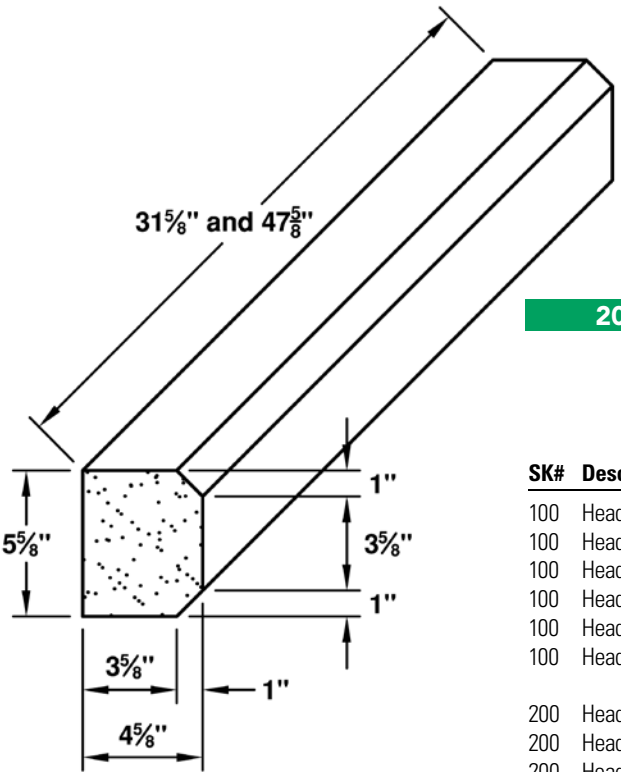

For more information and to order, call **(800) 457-4026** or visit **IndianaLimestoneCompany.com**

100

200

SK#	Descrip.	Prod ID	Color	Height	Depth	Length
100	Headers	HD10032	Full Color Blend or Silver Buff	5.63	3.63	31.63
100	Headers	HD10032LR	Full Color Blend or Silver Buff	5.63	3.63	31.63
100	Headers	HD10032RR	Full Color Blend or Silver Buff	5.63	3.63	31.63
100	Headers	HD10048	Full Color Blend or Silver Buff	5.63	3.63	47.63
100	Headers	HD10048LR	Full Color Blend or Silver Buff	5.63	3.63	47.63
100	Headers	HD10048RR	Full Color Blend or Silver Buff	5.63	3.63	47.63
200	Headers	HD20032	Full Color Blend or Silver Buff	5.63	4.63	31.63
200	Headers	HD20032LR	Full Color Blend or Silver Buff	5.63	4.63	31.63
200	Headers	HD20032RR	Full Color Blend or Silver Buff	5.63	4.63	31.63
200	Headers	HD20048	Full Color Blend or Silver Buff	5.63	4.63	47.63
200	Headers	HD20048LR	Full Color Blend or Silver Buff	5.63	4.63	47.63
200	Headers	HD20048RR	Full Color Blend or Silver Buff	5.63	4.63	47.63