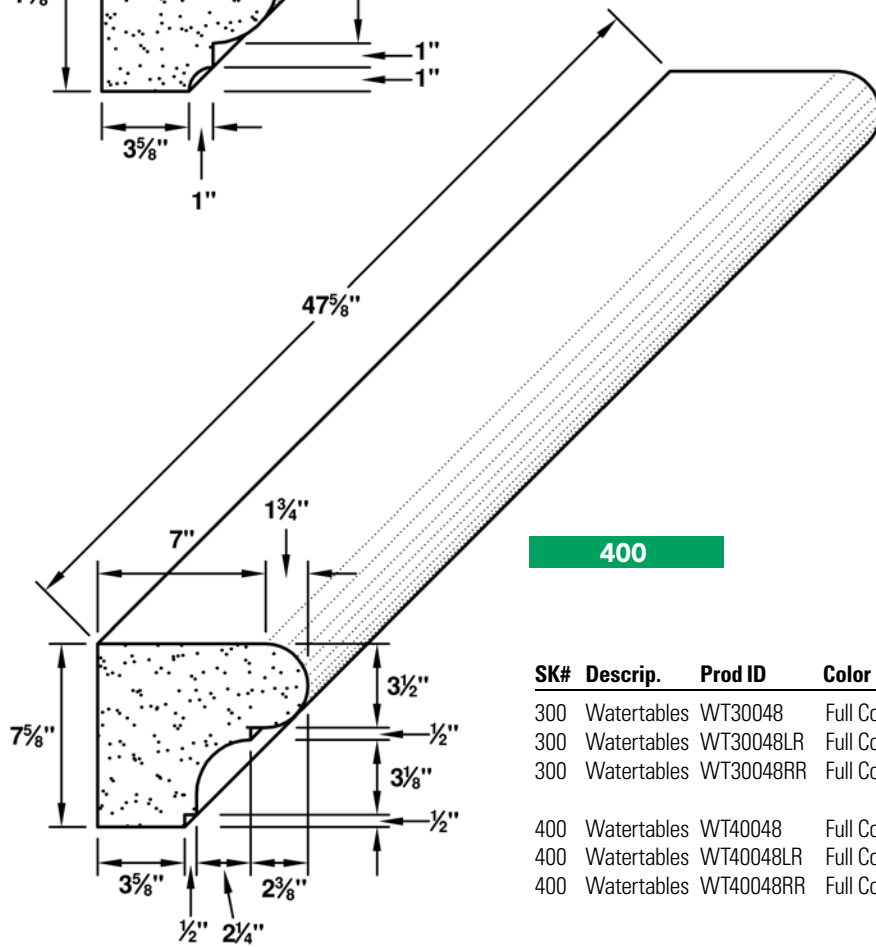

LR = Left Return RR = Right Return DR = Double Return

SK#	Descrip.	Prod ID	Color	Height	Depth	Length
100	Watertables	WT10048	Full Color Blend or Silver Buff	3.63	4.50	47.63
100	Watertables	WT10048LR	Full Color Blend or Silver Buff	3.63	4.50	47.63
100	Watertables	WT10048RR	Full Color Blend or Silver Buff	3.63	4.50	47.63
200	Watertables	WT20048	Full Color Blend or Silver Buff	5.00	6.38	47.63
200	Watertables	WT20048LR	Full Color Blend or Silver Buff	5.00	4.38	47.63
200	Watertables	WT20048RR	Full Color Blend or Silver Buff	5.00	4.38	47.63

LR = Left Return RR = Right Return DR = Double Return

HEADERS

WATERTABLES

BANDS

PIER CAP

WALL CAP

SILLS

300

400

SK#	Descrip.	Prod ID	Color	Height	Depth	Length
300	Watertables	WT30048	Full Color Blend or Silver Buff	7.63	7.38	47.63
300	Watertables	WT30048LR	Full Color Blend or Silver Buff	7.63	7.38	47.63
300	Watertables	WT30048RR	Full Color Blend or Silver Buff	7.63	7.38	47.63
400	Watertables	WT40048	Full Color Blend or Silver Buff	7.63	8.34	47.63
400	Watertables	WT40048LR	Full Color Blend or Silver Buff	7.63	8.34	47.63
400	Watertables	WT40048RR	Full Color Blend or Silver Buff	7.63	8.34	47.63