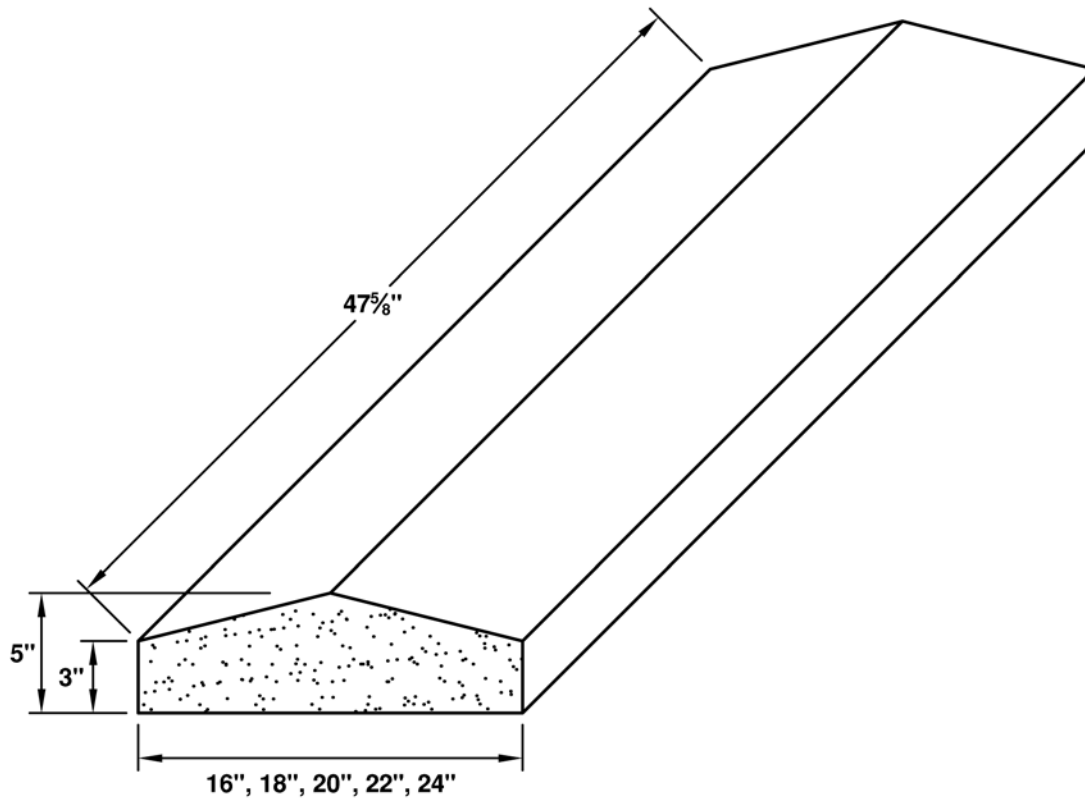

LR = Left Return RR = Right Return DR = Double Return

HEADERS

WATERTABLES

BANDS

PIER CAP

WALL CAP

SILLS

101