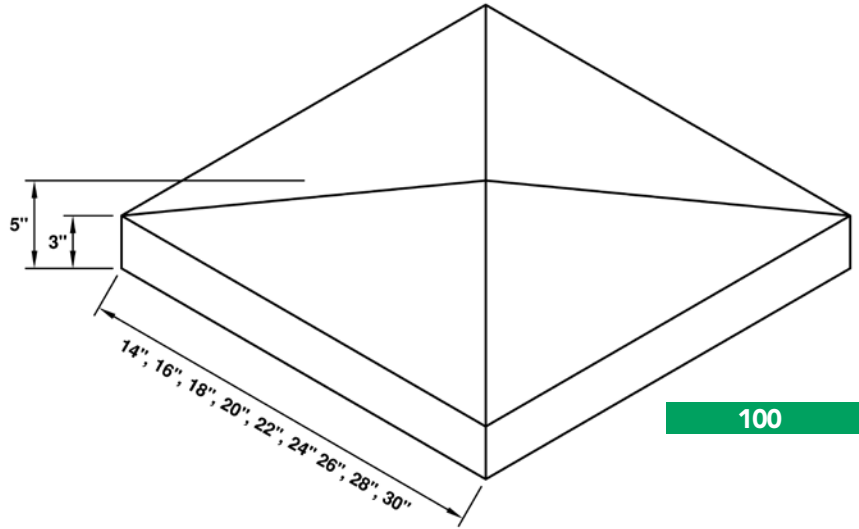

LR = Left Return RR = Right Return DR = Double Return

HEADERS

WATERTABLES

BANDS

PIER CAP

WALL CAP

SILLS

100