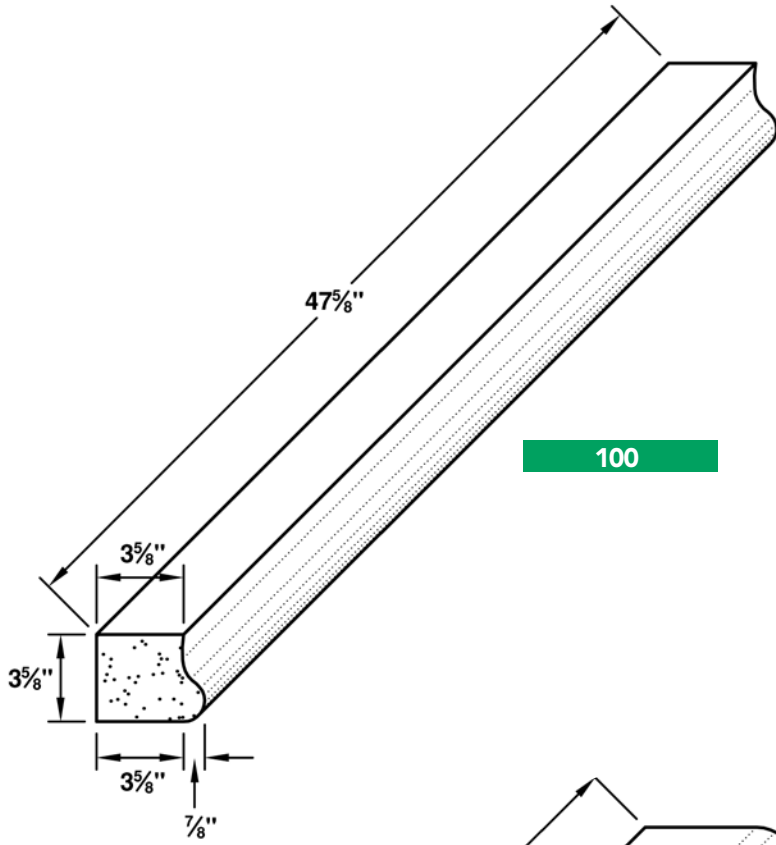

SK#	Descrip.	Prod ID	Color	Height	Depth	Length
100	Watertables	WT10048	Full Color Blend or Silver Buff	3.63	4.50	47.63
100	Watertables	WT10048LR	Full Color Blend or Silver Buff	3.63	4.50	47.63
100	Watertables	WT10048RR	Full Color Blend or Silver Buff	3.63	4.50	47.63
200	Watertables	WT20048	Full Color Blend or Silver Buff	5.00	6.38	47.63
200	Watertables	WT20048LR	Full Color Blend or Silver Buff	5.00	4.38	47.63
200	Watertables	WT20048RR	Full Color Blend or Silver Buff	5.00	4.38	47.63

LR = Left Return RR = Right Return DR = Double Return