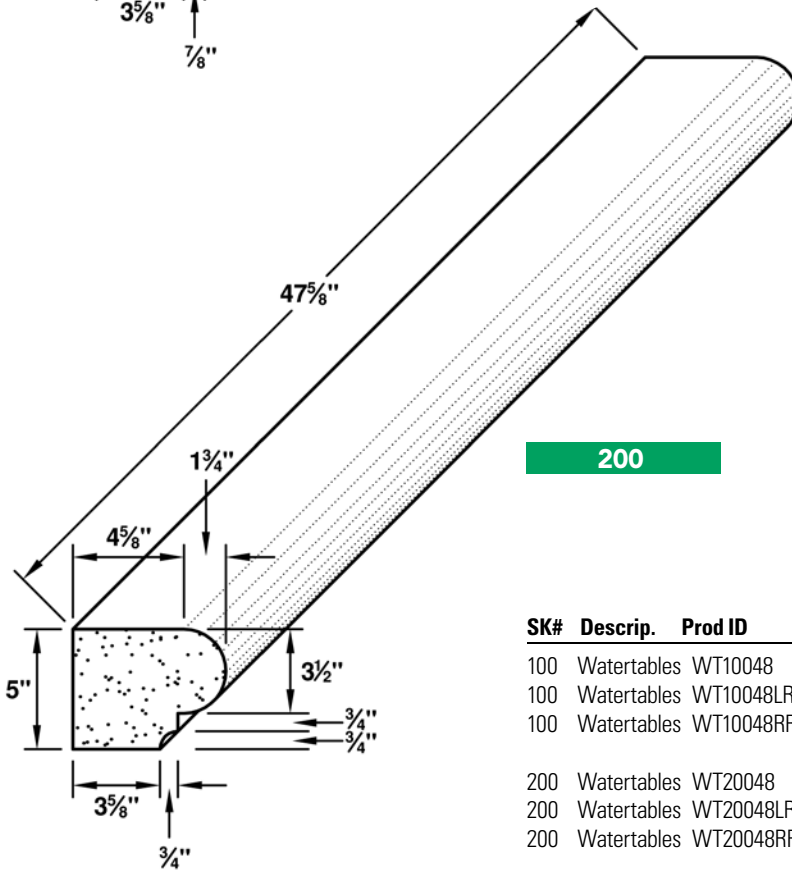

HEADERS

WATERTABLES

BANDS

PIER CAP

WALL CAP

SILLS

300

400

SK#	Descrip.	Prod ID	Color	Height	Depth	Length
300	Headers	HD30032	Full Color Blend or Silver Buff	7.63	4.63	31.63
300	Headers	HD30032LR	Full Color Blend or Silver Buff	7.63	4.63	31.63
300	Headers	HD30032RR	Full Color Blend or Silver Buff	7.63	4.63	31.63
300	Headers	HD30048	Full Color Blend or Silver Buff	7.63	4.63	47.63
300	Headers	HD30048LR	Full Color Blend or Silver Buff	7.63	4.63	47.63
300	Headers	HD30048RR	Full Color Blend or Silver Buff	7.63	4.63	47.63
400	Colonial Headers	HD40032	Full Color Blend or Silver Buff	7.63	6.88	31.63
400	Colonial Headers	HD40032DR	Full Color Blend or Silver Buff	7.63	6.88	31.63
400	Colonial Headers	HD40032LR	Full Color Blend or Silver Buff	7.63	6.88	31.63
400	Colonial Headers	HD40032RR	Full Color Blend or Silver Buff	7.63	6.88	31.63
400	Colonial Headers	HD40048	Full Color Blend or Silver Buff	7.63	6.88	47.63
400	Colonial Headers	HD40048DR	Full Color Blend or Silver Buff	7.63	6.88	47.63
400	Colonial Headers	HD40048LR	Full Color Blend or Silver Buff	7.63	6.88	47.63
400	Colonial Headers	HD40048RR	Full Color Blend or Silver Buff	7.63	6.88	47.63

LR = Left Return RR = Right Return DR = Double Return

SK#	Descrip.	Prod ID	Color	Height	Depth	Length
100	Watertables	WT10048	Full Color Blend or Silver Buff	3.63	4.50	47.63
100	Watertables	WT10048LR	Full Color Blend or Silver Buff	3.63	4.50	47.63
100	Watertables	WT10048RR	Full Color Blend or Silver Buff	3.63	4.50	47.63
200	Watertables	WT20048	Full Color Blend or Silver Buff	5.00	6.38	47.63
200	Watertables	WT20048LR	Full Color Blend or Silver Buff	5.00	4.38	47.63
200	Watertables	WT20048RR	Full Color Blend or Silver Buff	5.00	4.38	47.63