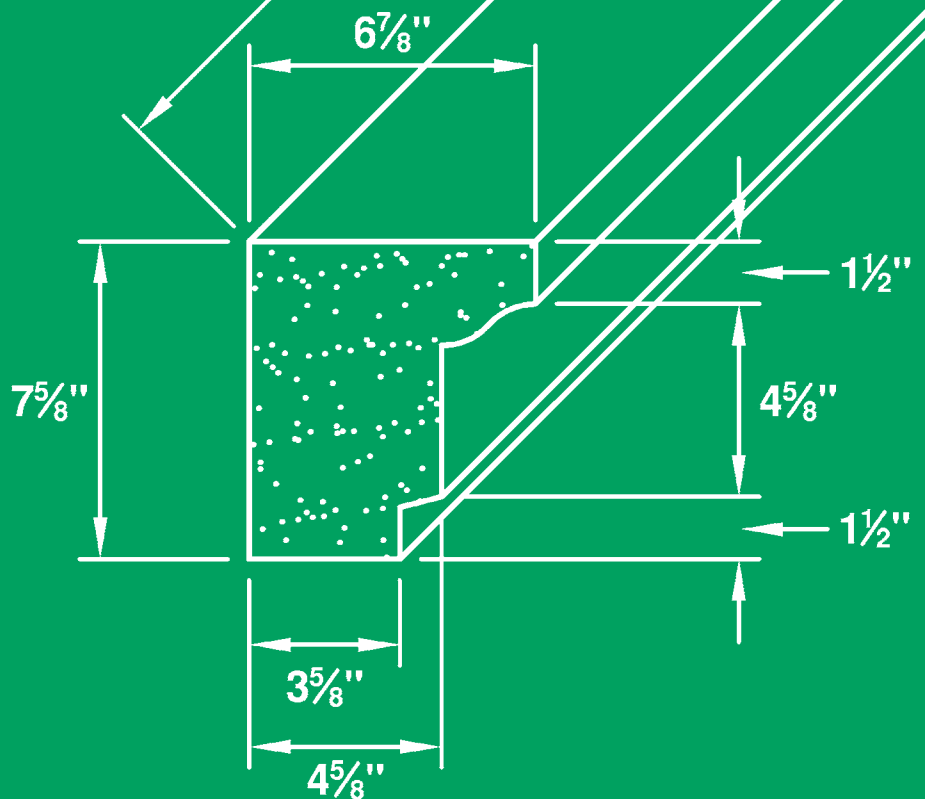

Indiana Limestone Designer Trim Series Specification Guide 2008 / 2009

INDIANA LIMESTONE
COMPANY

Indiana Limestone Designer Trim Series Specification Guide 2008 / 2009

Headers

Watertables

Bands

Pier Cap

Wall Cap